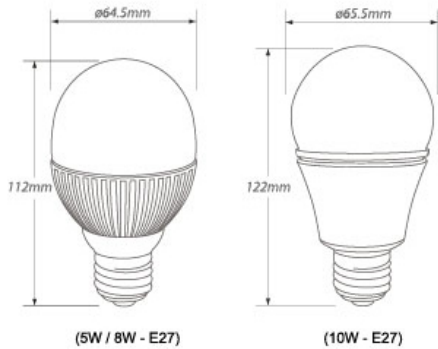

A brand of
MATRIX
LIGHTING

POLAR CURVE: