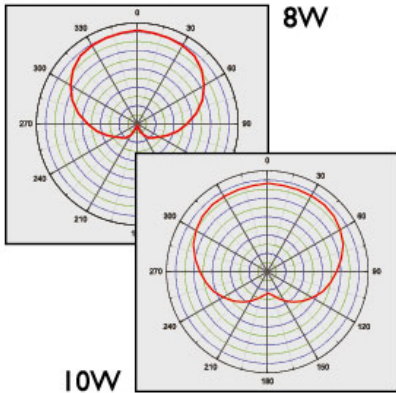

A brand of
MATRIX
LIGHTING

POLAR CURVE: