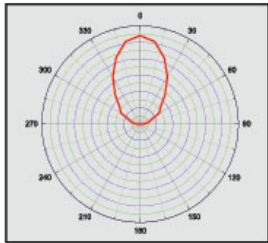

A brand of
MATRIX
LIGHTING

POLAR CURVE:

WWW.VIRIBRIGHT.COM

LED Downlight

VIRIBRIGHT™ LED Downlight is a direct replacement for 50-60W halogen and 9-13W CFL downlight and provides up to 85% energy savings over halogen. With long life, low energy consumption, no hazardous mercury, VIRIBRIGHT™ LED Downlight is setting the benchmark for price and performance.

General Specifications

Base Type	AC Terminal	
Color Temperature (K)	2800 / 4000 / 6000	
Lumen (Lm)	2800K	550
	4000K	700
	6000K	700
CRI	>80	
Beam Angle (°)	80°	
Lifespan	Up to 25,000 hrs	
Certification	Pending CE & UL	