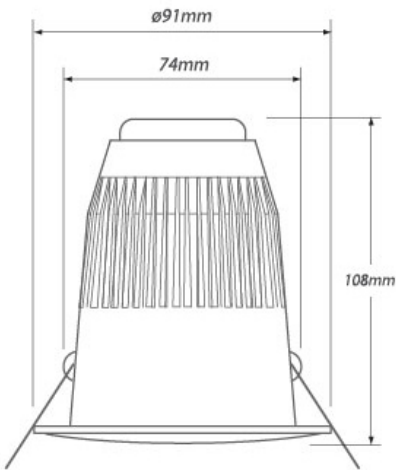

A brand of
MATRIX
LIGHTING

POLAR CURVE:

WWW.VIRIBRIGHT.COM

LED Downlight

VIRIBRIGHT™ LED Downlight is a direct replacement for 50-60W halogen and 9-13W CFL downlight and provides up to 85% energy savings over halogen. With long life, low energy consumption, no hazardous mercury, VIRIBRIGHT™ LED Downlight is setting the benchmark for price and performance.