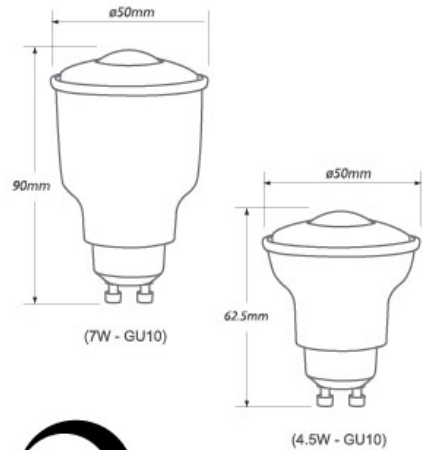

A brand of

MATRIX
LIGHTING

POLAR CURVE:

CE cULus KEMA NEUR ROHS

WWW.VIRIBRIGHT.COM

LED Spotlights

VIRIBRIGHT™ LED Spotlights are a direct replacement for 40-60W halogen bulbs and provides up to 85% energy savings over halogen. With long life, low energy consumption, no hazardous mercury, VIRIBRIGHT™ LED Spotlights are setting the benchmark for price and performance.

General Specifications	4.5W	7W
Base Type	GU10 / MR16 / E26 / E27 / E14 / E12 / B22	
Color Temperature (K)	2800 / 4000 / 6000	
Lumen (Lm)	2800K	300
	4000K	400
	6000K	400
CRI	>80	
Beam Angle (°)	60° / 80°	
Dimmable:	Yes (Except MR16)	
Lifespan	Up to 25000 hrs	
Certification	CE / UL	Pending CE & UL

Electrical Characteristics

Wattage	4.5W / 7W
Voltage	110-120V AC / 220-240V AC
	12V AC / DC
Working Frequency (Hz)	50-60
Power Factor	>0.8
Operating Temperature (°)C	-20° to 45°
Storage Temperature (°)C	-40° to 85°