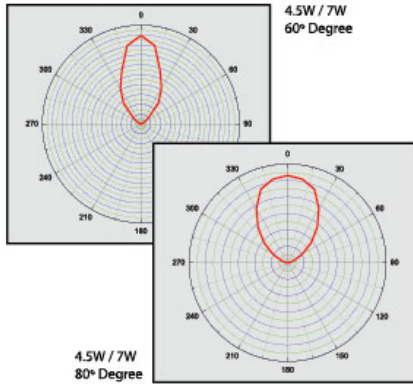

A brand of

MATRIX
LIGHTING

POLAR CURVE:

CE cULus KEMA NEUR ROHS

WWW.VIRIBRIGHT.COM

LED Spotlights

VIRIBRIGHT™ LED Spotlights are a direct replacement for 40-60W halogen bulbs and provides up to 85% energy savings over halogen. With long life, low energy consumption, no hazardous mercury, VIRIBRIGHT™ LED Spotlights are setting the benchmark for price and performance.

General Specifications	4.5W	7W
Base Type	GU10 / MR16 / E26 / E27 / E14 / E12 / B22	
Color Temperature (K)	2800 / 4000 / 6000	
Lumen (Lm)	2800K	300
	4000K	400
	6000K	400
CRI	>80	
Beam Angle (°)	60° / 80°	
Dimmable:	Yes (Except MR16)	
Lifespan	Up to 25000 hrs	
Certification	CE / UL	Pending CE & UL

Electrical Characteristics

Wattage	4.5W / 7W
Voltage	110-120V AC / 220-240V AC
	12V AC / DC
Working Frequency (Hz)	50-60
Power Factor	>0.8
Operating Temperature (°)C	-20° to 45°
Storage Temperature (°)C	-40° to 85°